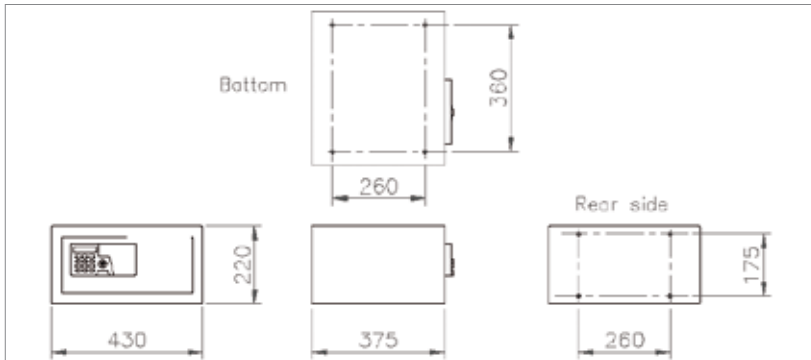

The Isotherm Marine safes are available in two sizes. The larger model (Safe 30) is big enough to store a laptop computer. The smaller safe (Safe 10) fits to store smaller size electronic devices.

- 1 Extra thick (5 mm) stainless steel AISI 304
- 2 Three independent locking systems (code number, mechanical, electronic key)
- 3 Robust design
- 4 Mounting bracket kit
- 5 Plenty of space inside

Product Overview: Marine On board safes

Article number	Type	Dimensions H x L x W (mm)	Weight (kg)
7010000A00000	Safe 10	165 x 300 x 230	7
7030000A00000	Safe 30	220 x 430 x 350	19

Advice · Installation · Service